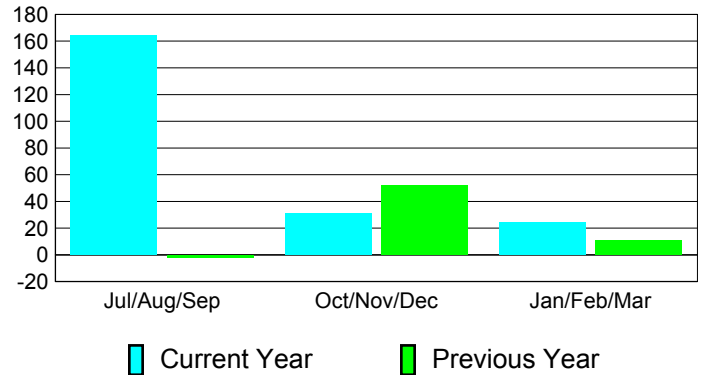

**Membership Results
2010-2011**

**Membership
2009-2010**

Month	Net Memb Goal	Actual New Memb	Actual Dropped Memb	Gain/Loss of Memb	Gain/Loss of Memb
Jul/Aug/Sep	40	272	-108	164	-2
Oct/Nov/Dec	70	87	-56	31	52
Jan/Feb/Mar	10	65	-41	24	11
Totals	120	424	-205	219	61

Membership Results 2010-2011

Goal, New, Dropped, Gain/Loss

Comparison of Membership Gain/Loss

Current Year Compared to the Previous Year

Gender Comparison 2010-2011

Jul/Aug/Sep

Oct/Nov/Dec

Jan/Feb/Mar