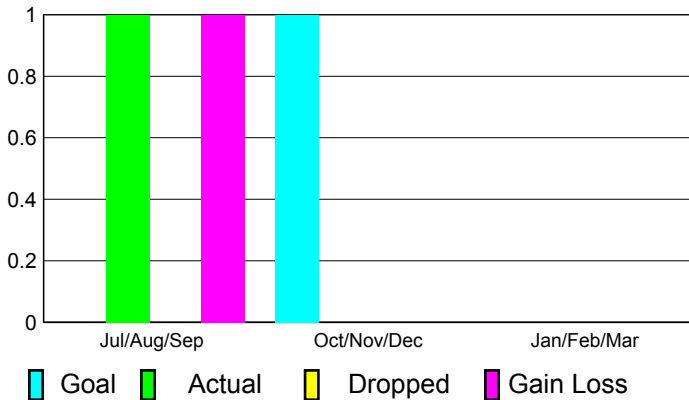

2010-2011 GMT Reports for District (or Undistricted) **District 300D1**

GMT: **PEI-JEN CHEN**

Location: **M.D. 300 Taiwan**

GMT CA: **5**

CLUBS

**Club Results
2010-2011**

**Clubs
2009-2010**

Month	New Club Goal	Actual New Clubs	Actual Dropped Clubs	Gain/Loss of Clubs	Gain/Loss of Clubs
Jul/Aug/Sep	0	1	0	1	0
Oct/Nov/Dec	1	0	0	0	0
Jan/Feb/Mar	0	0	0	0	0
Totals	1	1	0	1	0

Club Results 2010-2011

Goal, New, Dropped, Gain/Loss

Comparison of Club Gain/Loss

Current Year Compared to the Previous Year

YTD Status Quo Clubs 2010-2011

Status Quo Clubs Compared to Status Quo Members

MEMBERSHIP