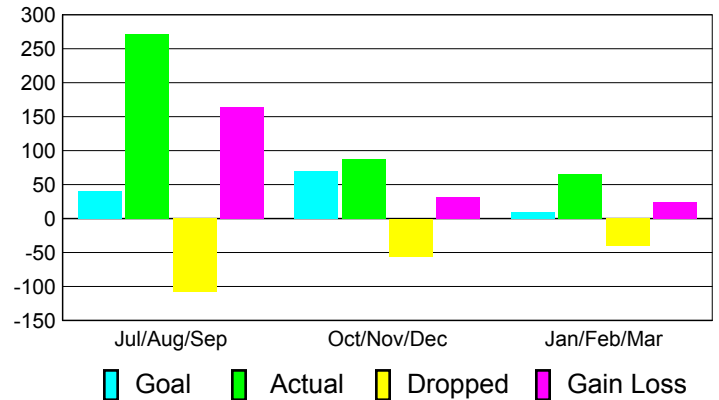

Membership Results 2010-2011

Goal, New, Dropped, Gain/Loss

Comparison of Membership Gain/Loss

Current Year Compared to the Previous Year